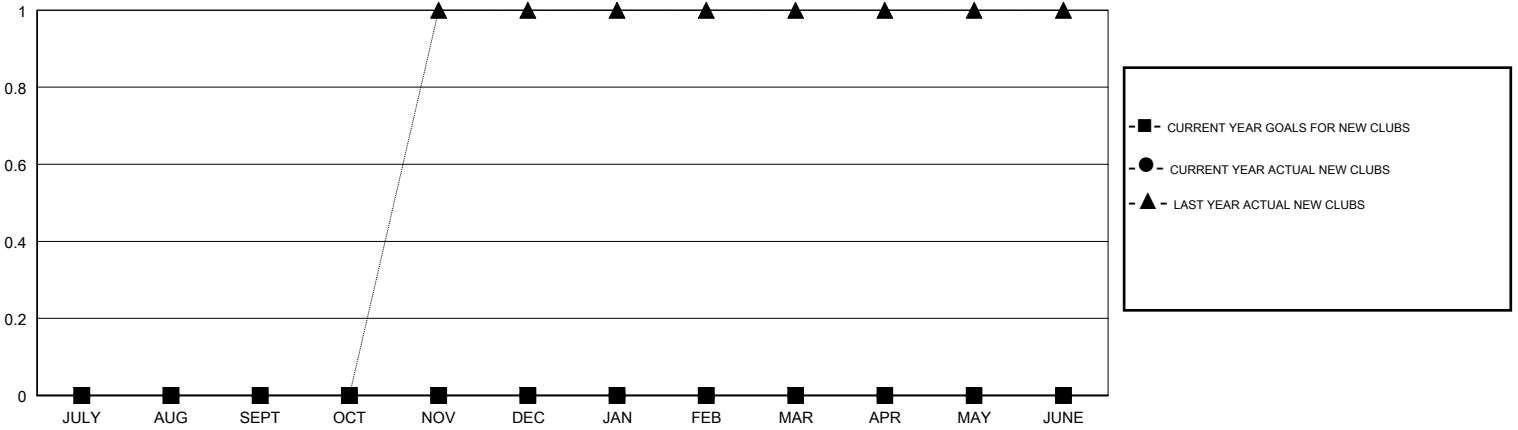

MONTHLY MEMBERSHIP PROGRESS REPORT

District 132

Results as of: 07/31/2018

GMT: MIKLOS HORVATH

LOCATION MACEDONIA (FYROM)

GMT CA

Clubs			
RESULTS FOR 2018-2019			
QUARTER	NEW CLUB GOAL	NEW CLUBS	DROPPED CLUBS
JULY/AUG/SEPT	0	0	0
OCT/NOV/DEC	0	0	0
JAN/FEB/MAR	0	0	0
APR/MAY/JUNE	0	0	0

Members			
RESULTS FOR 2018-2019			
QUARTER	MEMBER GROWTH NET GOAL	MEMBER GROWTH ACTUAL	DROPPED MEMBERS ACTUAL (including transfers)
JULY/AUG/SEPT	20	8	0
OCT/NOV/DEC	25	0	0
JAN/FEB/MAR	25	0	0
APR/MAY/JUNE	30	0	0

GOALS AND ACTUAL NEW CLUBS CUMULATIVE