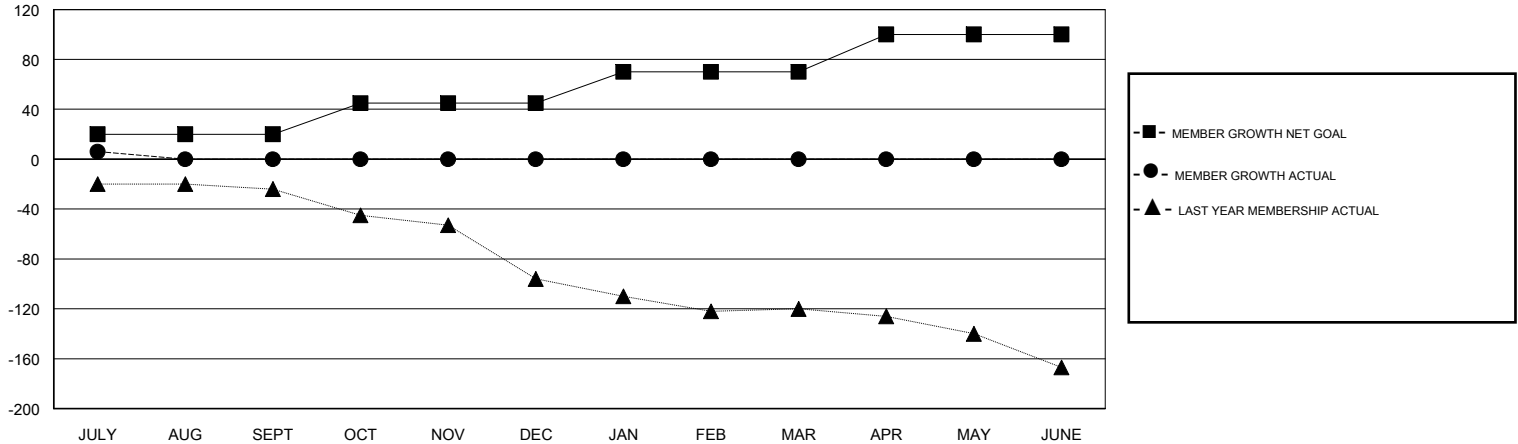

GOALS AND ACTUAL MEMBERS CUMULATIVE

DROPPED CLUBS: 0	0 CLUBS OF 0 ADDED 1 OR MORE NEW MEMBERS	<u>GENDER DISTRIBUTION</u>
		MALE 0 (100.00%)
		FEMALE 0 (100.00%)
		Women Percentage Fiscal Year Goal: 0%
<u>DROPPED MEMBERS</u>	CLICK HERE FOR CUMULATIVE MEMBERSHIP DATA	TOTAL FAMILY UNIT MEMBERS 0
DECEASED 0		FAMILY MEMBERS PAYING HALF DUES 0
CLUB CANCELLED 0		
OTHER 0		
TOTAL 0